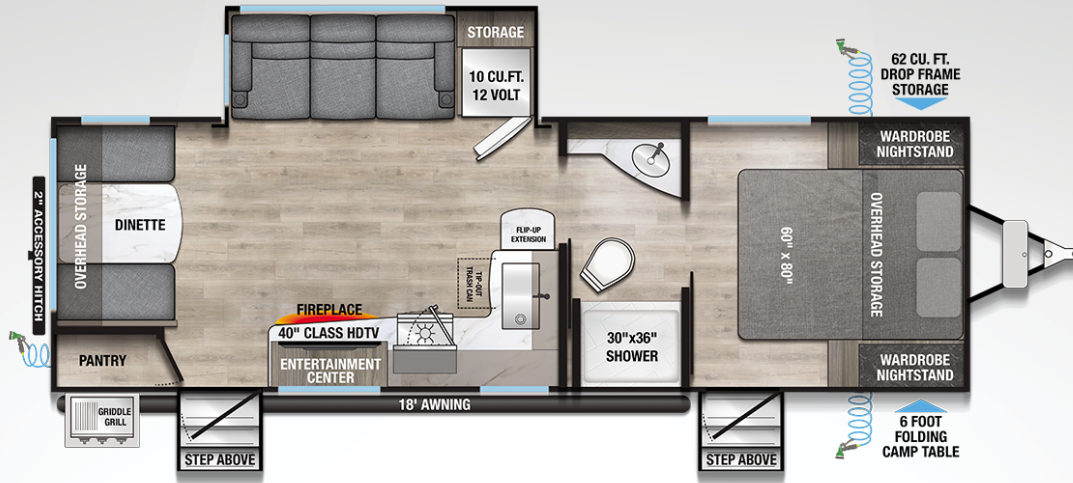

20  
25

**DELTA**  
LIGHTWEIGHT TRAVEL TRAILERS

**252RL**

LENGTH	HEIGHT	DRY WEIGHT	GVWR	HITCH WEIGHT	FRESH / GRAY / BLACK
29' 11"	11' 2"	6545 lbs.	8250 lbs.	687 lbs.	45gal / 90gal / 45gal

**DO THE RIGHT THING**

**NEW FOR 2025**

- (2) A/C's & 50 amp service (will run off 30 amp)
- 62 cu. ft. of pass through storage
- 400 watt solar panel & 30 amp MPPT charge controller
- Exterior off doorside awning controls

SCAN FOR MORE SPECIFICATIONS  
AND INFORMATION ON DELTA'S  
LIGHTWEIGHT TRAVEL TRAILERS