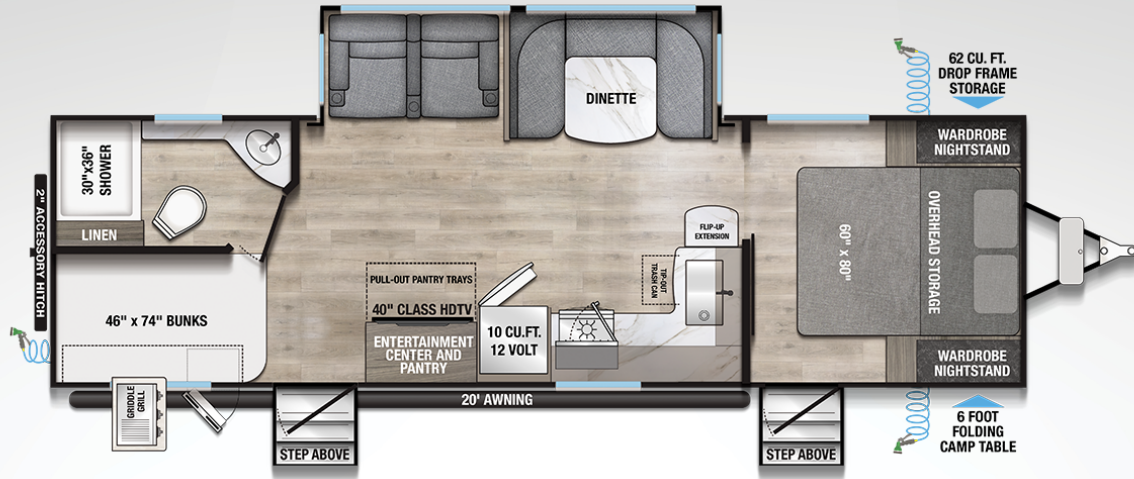

20
25

DELTA
LIGHTWEIGHT TRAVEL TRAILERS

281BH

LENGTH	HEIGHT	DRY WEIGHT	GVWR	HITCH WEIGHT	FRESH / GRAY / BLACK
31' 11"	11' 2"	6882 lbs.	8850 lbs.	724 lbs.	45gal / 90gal / 45gal

DO THE RIGHT THING

At Alliance RV, we understand that effective communication is key to satisfying our customers' unique needs. Recognizing that there is no one-size-fits-all solution to service, we commit to maintaining open communication lines with both our customers and dealers. Our dealer programs are designed to streamline approvals and expedite parts delivery, helping you get back on the road faster and enhancing your RV experience.

NEW FOR 2025

- (2) A/C's & 50 amp service (will run off 30 amp)
- 62 cu. ft. of pass through storage
- 400 watt solar panel & 30 amp MPPT charge controller
- Exterior off doorside awning controls

SCAN FOR MORE SPECIFICATIONS AND INFORMATION ON DELTA'S LIGHTWEIGHT TRAVEL TRAILERS