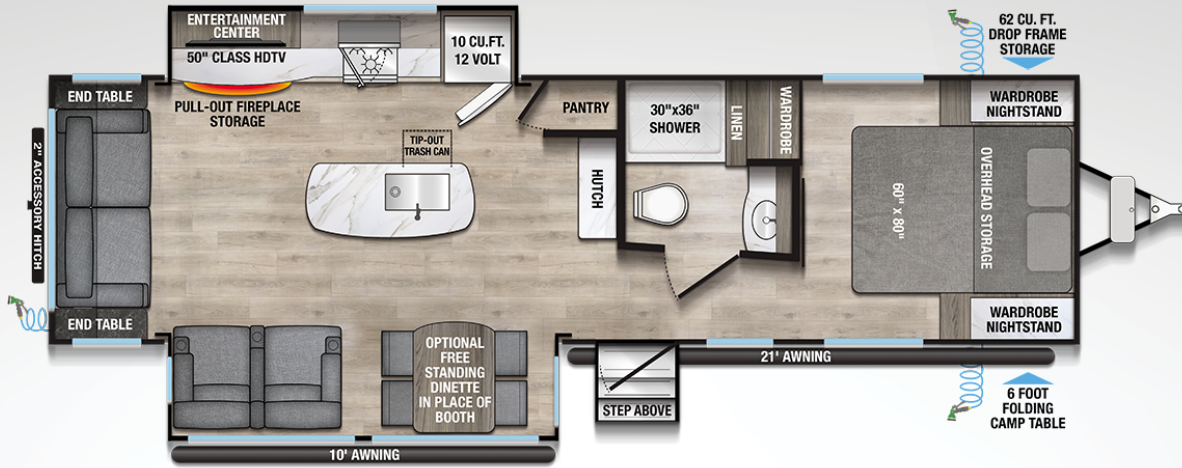

20
25

DELTA
LIGHTWEIGHT TRAVEL TRAILERS

292RL

LENGTH	HEIGHT	DRY WEIGHT	GVWR	HITCH WEIGHT	FRESH / GRAY / BLACK
33' 11"	11' 3"	7486 lbs.	9450 lbs.	802 lbs.	45gal / 90gal / 45gal

DO THE RIGHT THING

At Alliance RV, we understand that effective communication is key to satisfying our customers' unique needs. Recognizing that there is no one-size-fits-all solution to service, we commit to maintaining open communication lines with both our customers and dealers. Our dealer programs are designed to streamline approvals and expedite parts delivery, helping you get back on the road faster and enhancing your RV experience.

NEW FOR 2025

- (2) A/C's & 50 amp service (will run off 30 amp)
- 62 cu. ft. of pass through storage
- 400 watt solar panel & 30 amp MPPT charge controller
- Exterior off doorside awning controls

SCAN FOR MORE SPECIFICATIONS AND INFORMATION ON DELTA'S LIGHTWEIGHT TRAVEL TRAILERS