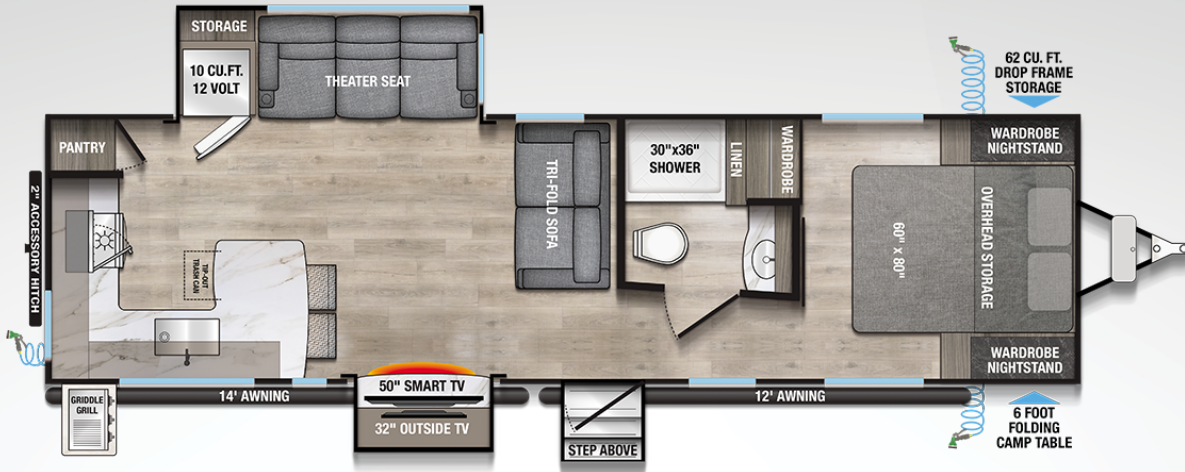

20
25

DELTA
LIGHTWEIGHT TRAVEL TRAILERS

294RK

LENGTH	HEIGHT	DRY WEIGHT	GVWR	HITCH WEIGHT	FRESH / GRAY / BLACK
33' 11"	11' 3"	7316 lbs.	9250 lbs.	841 lbs.	45gal / 90gal / 45gal

DO THE RIGHT THING

At Alliance RV, we understand that effective communication is key to satisfying our customers' unique needs. Recognizing that there is no one-size-fits-all solution to service, we commit to maintaining open communication lines with both our customers and dealers. Our dealer programs are designed to streamline approvals and expedite parts delivery, helping you get back on the road faster and enhancing your RV experience.

NEW FOR 2025

- (2) A/C's & 50 amp service (will run off 30 amp)
- 62 cu. ft. of pass through storage
- 400 watt solar panel & 30 amp MPPT charge controller
- Exterior off doorside awning controls

SCAN FOR MORE SPECIFICATIONS
AND INFORMATION ON DELTA'S
LIGHTWEIGHT TRAVEL TRAILERS