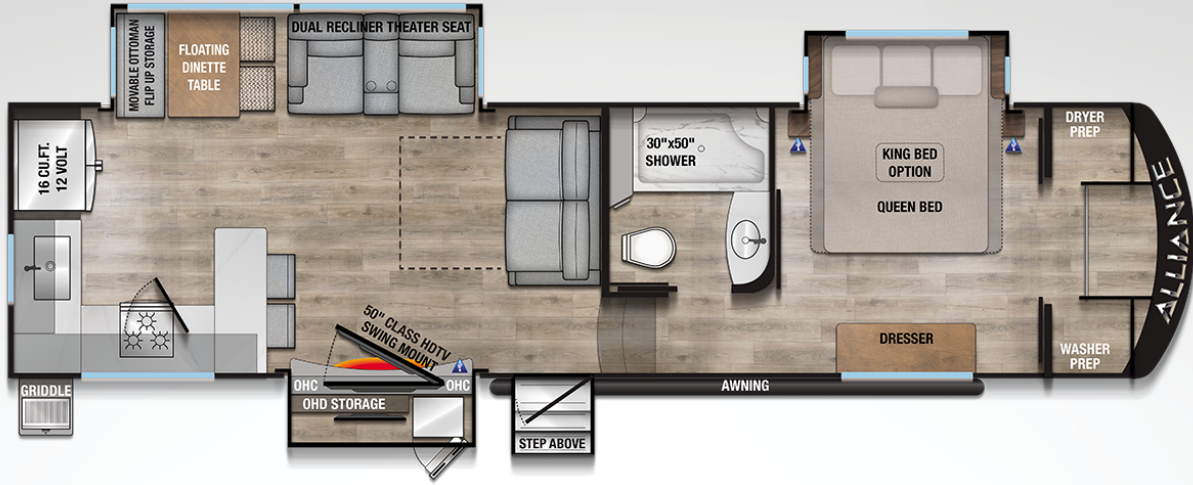

2025

AVENUE LUXURY & TOWABILITY

33RKS

LENGTH	HEIGHT	DRY WEIGHT	GVWR	HITCH WEIGHT	FRESH / GRAY / BLACK
34' 5"	13' 4"	10200 lbs.	13995 lbs.	2180 lbs.	98gal / 106gal / 53gal

DO THE RIGHT THING

At Alliance RV, we understand that effective communication is key to satisfying our customers' unique needs. Recognizing that there is no one-size-fits-all solution to service, we commit to maintaining open communication lines with both our customers and dealers. Our dealer programs are designed to streamline approvals and expedite parts delivery, helping you get back on the road faster and enhancing your RV experience.

NEW FOR 2025

- New Linen decor
- One-piece fiberglass shower
- Prepped for 3rd A/C
- New furniture design
- Klipsch® audio

SCAN FOR MORE SPECIFICATIONS
AND INFORMATION ON AVENUE'S
FIFTH WHEELS & TRAVEL TRAILERS