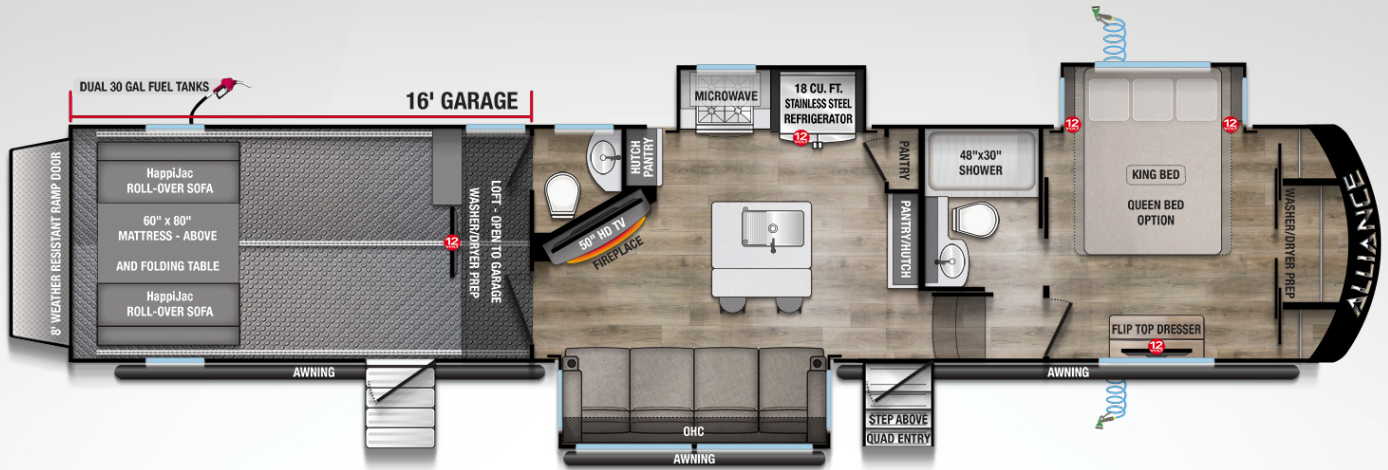

20  
25

— VALOR —  
MULTIFUNCTIONAL HAULERS

41V16

LENGTH	HEIGHT	DRY WEIGHT	GVWR	HITCH WEIGHT	FRESH / GRAY / BLACK
44' 7"	13' 6"	14834 lbs.	20000 lbs.	3476 lbs.	98gal / 106gal / 106gal

DO THE RIGHT THING

At Alliance RV, we understand that effective communication is key to satisfying our customers' unique needs. Recognizing that there is no one-size-fits-all solution to service, we commit to maintaining open communication lines with both our customers and dealers. Our dealer programs are designed to streamline approvals and expedite parts delivery, helping you get back on the road faster and enhancing your RV experience.

NEW FOR 2025

- MorRyde® Safe-T-Rail
- Water manifold system
- Exterior awning & slide control 3-way switch
- 400 watt solar panels
- Temperature controlled spray ports

SCAN FOR MORE SPECIFICATIONS  
AND INFORMATION ON VALOR'S  
MULTIFUNCTIONAL HAULERS