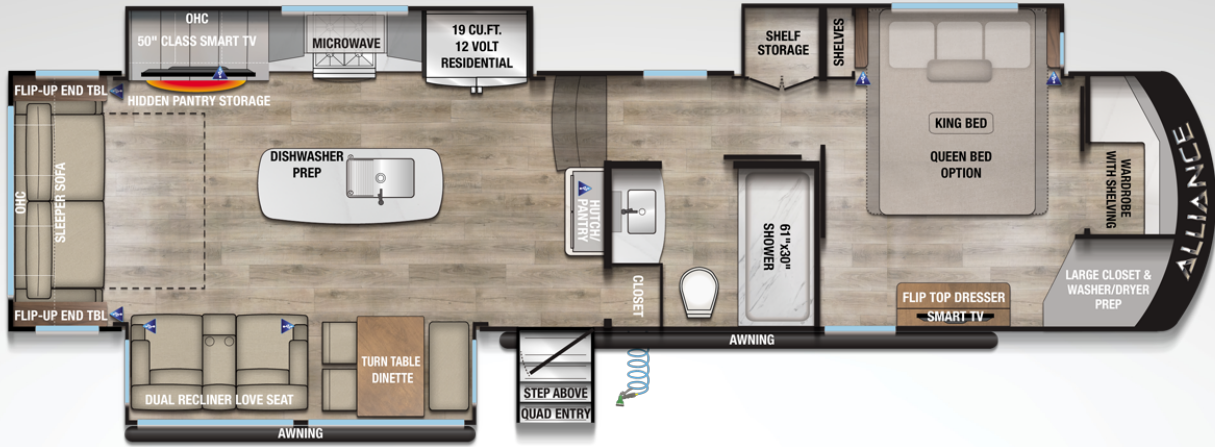

20
26

PARADIGM
LUXURY FIFTH WHEELS

340RL

| LENGTH | HEIGHT | DRY WEIGHT | GVWR | HITCH WEIGHT | FRESH / GRAY / BLACK |
|---------|------------|------------|------------|--------------|------------------------|
| 37' 10" | 13' 5-1/2" | 14072 lbs. | 16500 lbs. | 2706 lbs. | 98gal / 106gal / 53gal |

NEW FOR 2026

- Aluminum superstructure with durable composite sidewalls
- Electronic Gate Valves
- Water Manifold System
- Touring Coil Suspension (TCS) with Helux Pinbox
- PVC Roof - Limited Lifetime Warranty
- Warrantied for Full-Time living