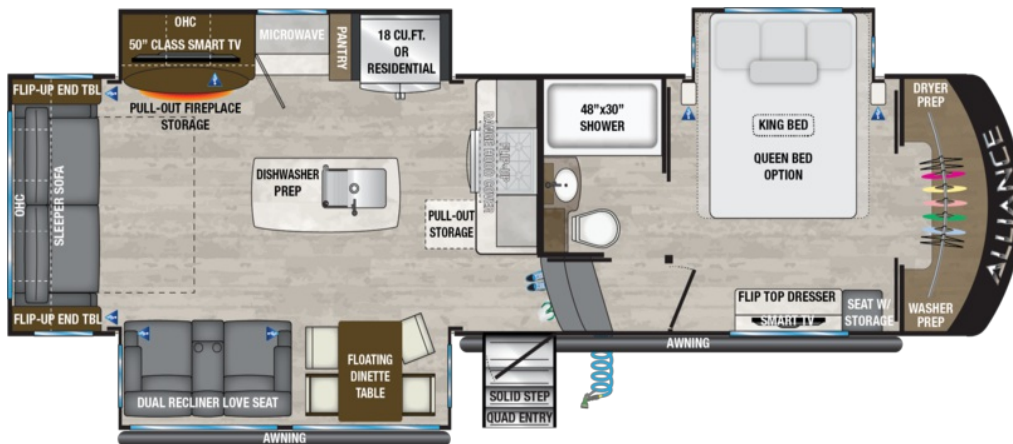

PARADIGM 295MK

33' - 3"
LENGTH

13' 4"
HEIGHT

11,400 lbs
DRY WEIGHT

15,000 lbs
GVWR

2,350 lbs
HITCH WEIGHT

98 / 106 / 53 Gal
FRESH/GRAY/BLACK

CUSTOMER DRIVEN FEATURES

Innovative Storage Solutions

- Flip Up Storage in End Tables, Bed-room Dresser and Pull Out Storage In Fireplace

Flush Floor Kitchen Slide Out

- Eliminates Awkward Lip in Kitchen Slide

Benchmark Chassis

- Stronger Design + Flush Upper Deck = Smarter Chassis / Space Saver

High Gloss Sidewalls with AZDEL Composite Substrate

- Mold and Rot Resistant

Huge Residential Shower with Flip Down Teak Seat

Designer Accent Lighting Throughout

- Kitchen Sink Surround, Crown Molding and Kitchen Soffit