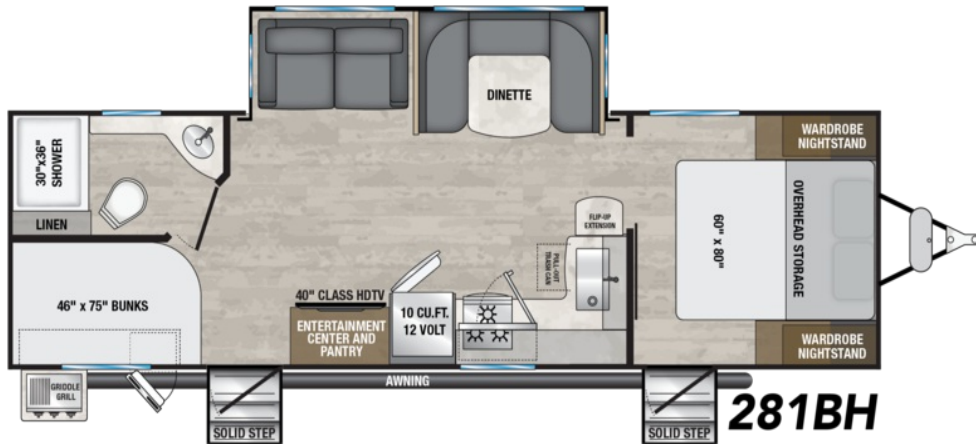

DELTA 281BH

31' - 11"
LENGTH

11' - 2"
HEIGHT

6,538 lbs
DRY WEIGHT

8,550 lbs
GVWR

721 lbs
HITCH WEIGHT

45 / 90 / 45 Gal
FRESH/GRAY/BLACK

CUSTOMER DRIVEN FEATURES