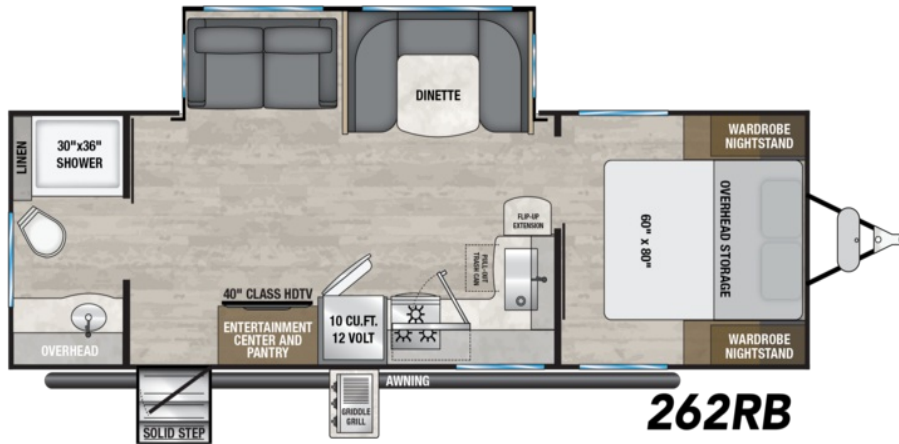

# DELTA 262RB

29' - 7"  
LENGTH

11' - 2"  
HEIGHT

6,140 lbs  
DRY WEIGHT

8,250 lbs  
GVWR

649 lbs  
HITCH WEIGHT

45 / 90 / 45 Gal  
FRESH/GRAY/BLACK