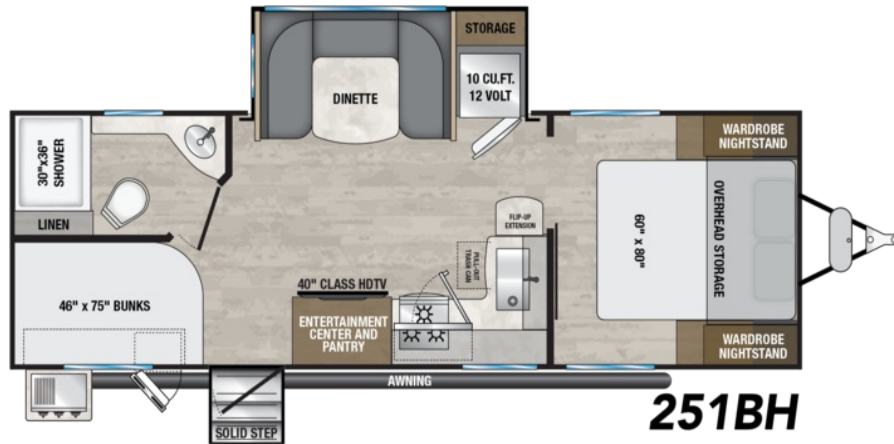

DELTA 251BH

29' - 3"
LENGTH

11' - 2"
HEIGHT

0 lbs
DRY WEIGHT

8,250 lbs
GVWR

0 lbs
HITCH WEIGHT

45 / 90 / 45 Gal
FRESH/GRAY/BLACK

CUSTOMER DRIVEN FEATURES