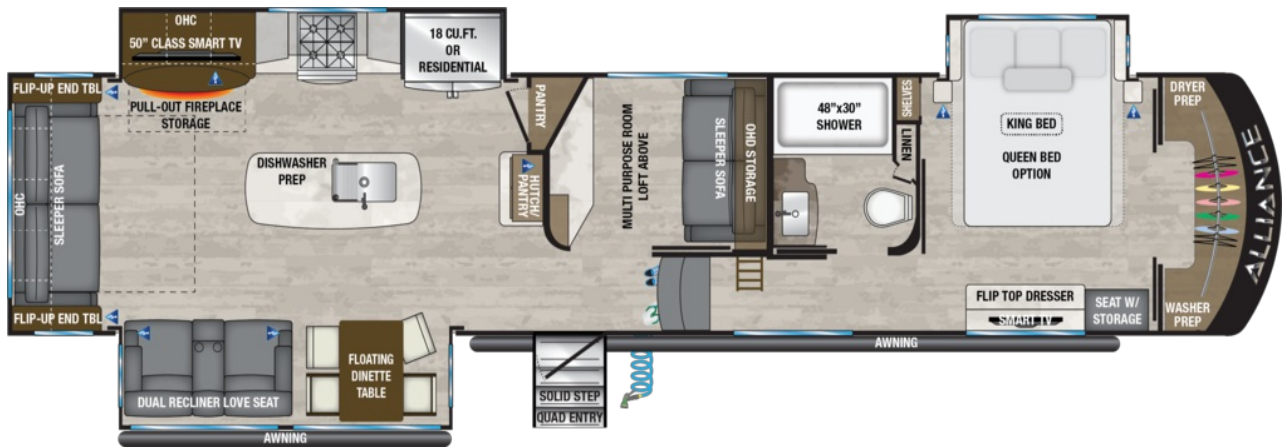

PARADIGM 390MP

41' - 11"
LENGTH

13' 4"
HEIGHT

13,538 lbs
DRY WEIGHT

16,800 lbs
GVWR

2,744 lbs
HITCH WEIGHT

98 / 106 / 53 Gal
FRESH/GRAY/BLACK

CUSTOMER DRIVEN FEATURES

Innovative Storage Solutions

- Flip Up Storage in End Tables, Bed-room Dresser and Pull Out Storage In Fireplace

Flush Floor Kitchen Slide Out

- Eliminates Awkward Lip in Kitchen Slide

Benchmark Chassis

- Stronger Design + Flush Upper Deck = Smarter Chassis / Space Saver

High Gloss Sidewalls with AZDEL Composite Substrate

- Mold and Rot Resistant

Huge Residential Shower with Flip Down Teak Seat

Designer Accent Lighting Throughout

- Kitchen Sink Surround, Crown Molding and Kitchen Soffit