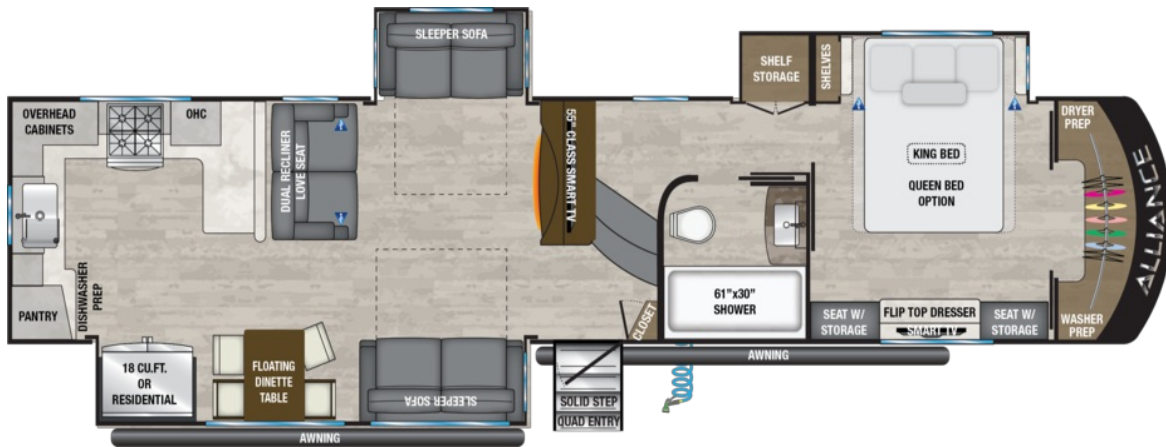

PARADIGM 372RK

40' - 7"
LENGTH

13' 4"
HEIGHT

13,372 lbs
DRY WEIGHT

16,800 lbs
GVWR

2,666 lbs
HITCH WEIGHT

98 / 106 / 53 Gal
FRESH/GRAY/BLACK

CUSTOMER DRIVEN FEATURES

Innovative Storage Solutions

- Flip Up Storage in End Tables, Bed-room Dresser and Pull Out Storage In Fireplace

Flush Floor Kitchen Slide Out

- Eliminates Awkward Lip in Kitchen Slide

Benchmark Chassis

- Stronger Design + Flush Upper Deck = Smarter Chassis / Space Saver

High Gloss Sidewalls with AZDEL Composite Substrate

- Mold and Rot Resistant

Huge Residential Shower with Flip Down Teak Seat

Designer Accent Lighting Throughout

- Kitchen Sink Surround, Crown Molding and Kitchen Soffit