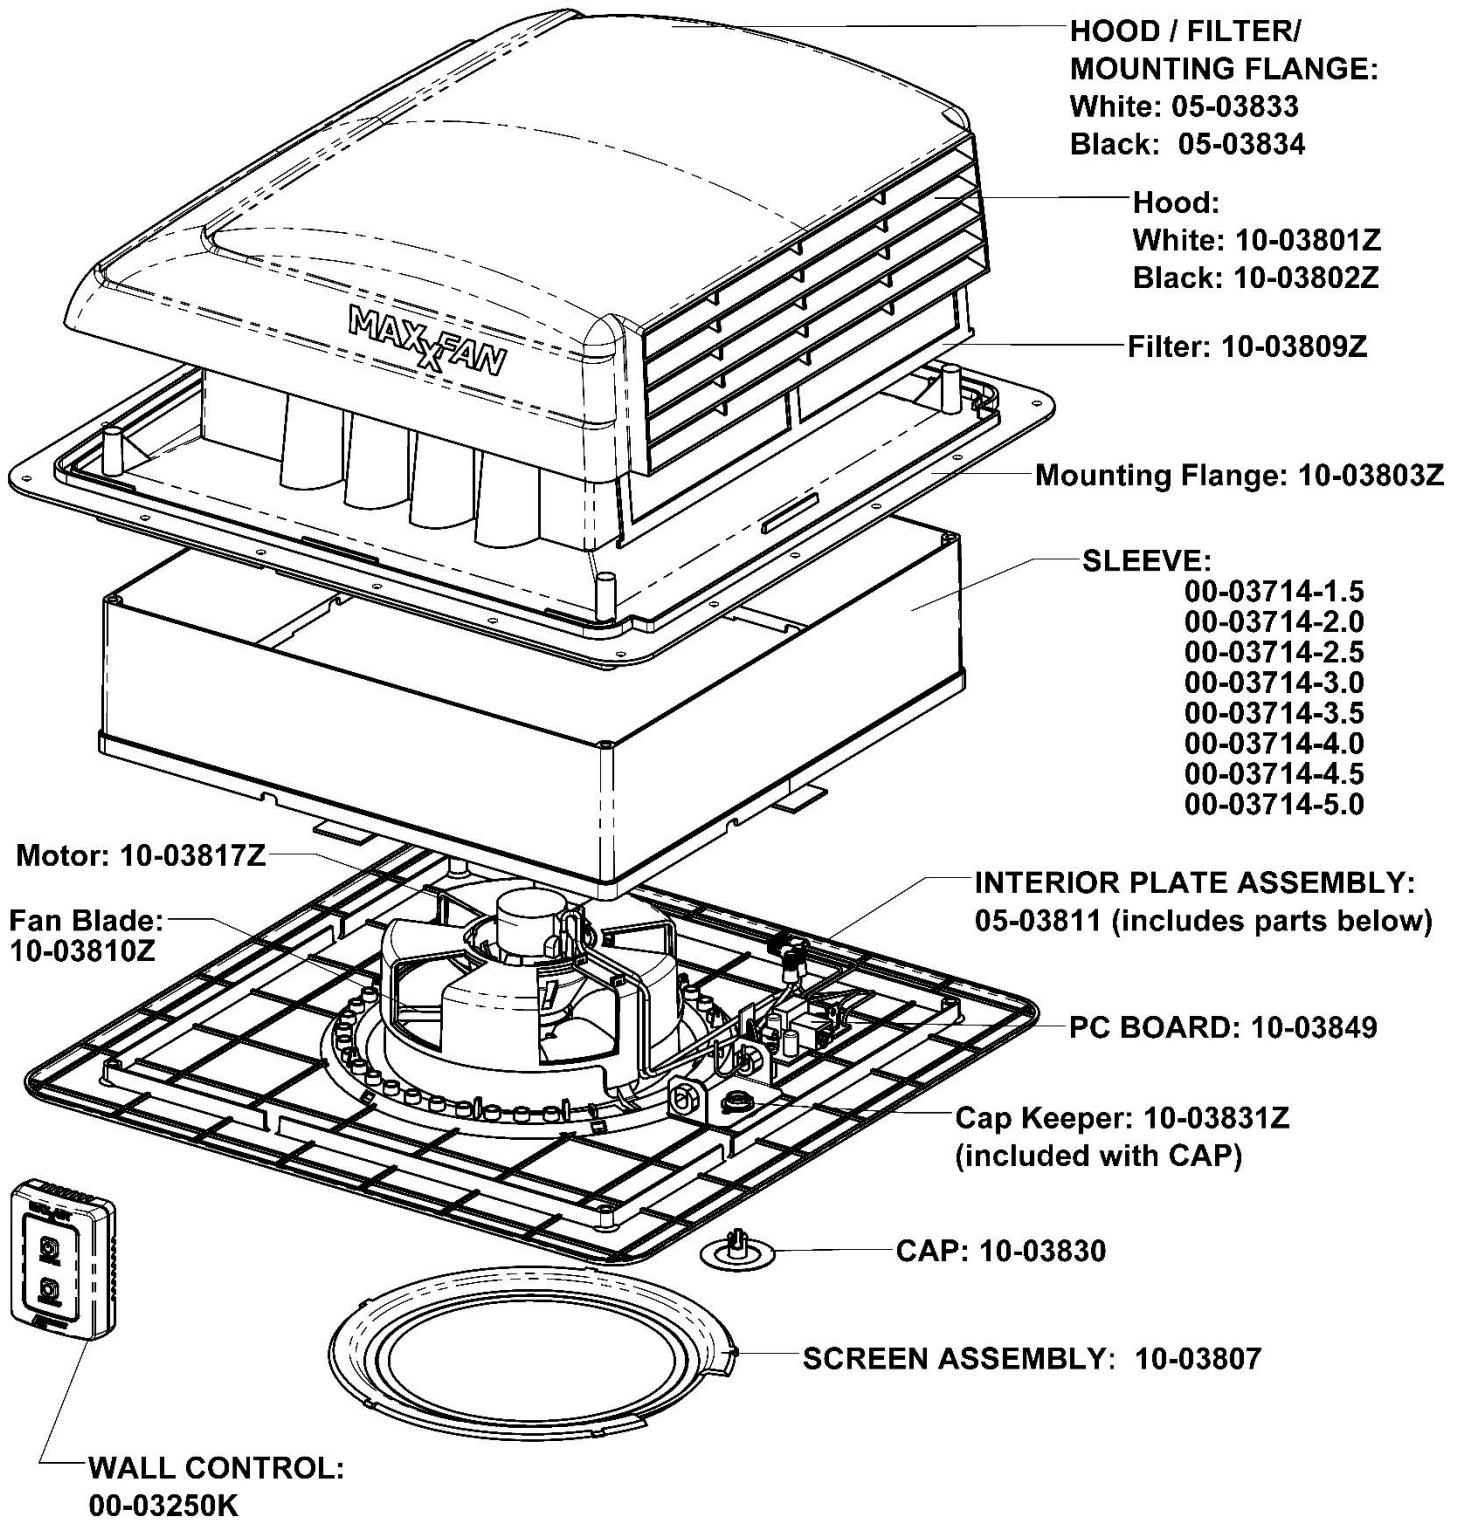

REPAIR PARTS LIST

FOR 00-03802 & 00-03852 MAXXFAN® MINI PLUS

(Wall Control-no LED)

Parts not shown:
Small Parts Package: 10-03824

Note:
Part numbers shown with Z are for reference and may not be stocked as replacement parts.