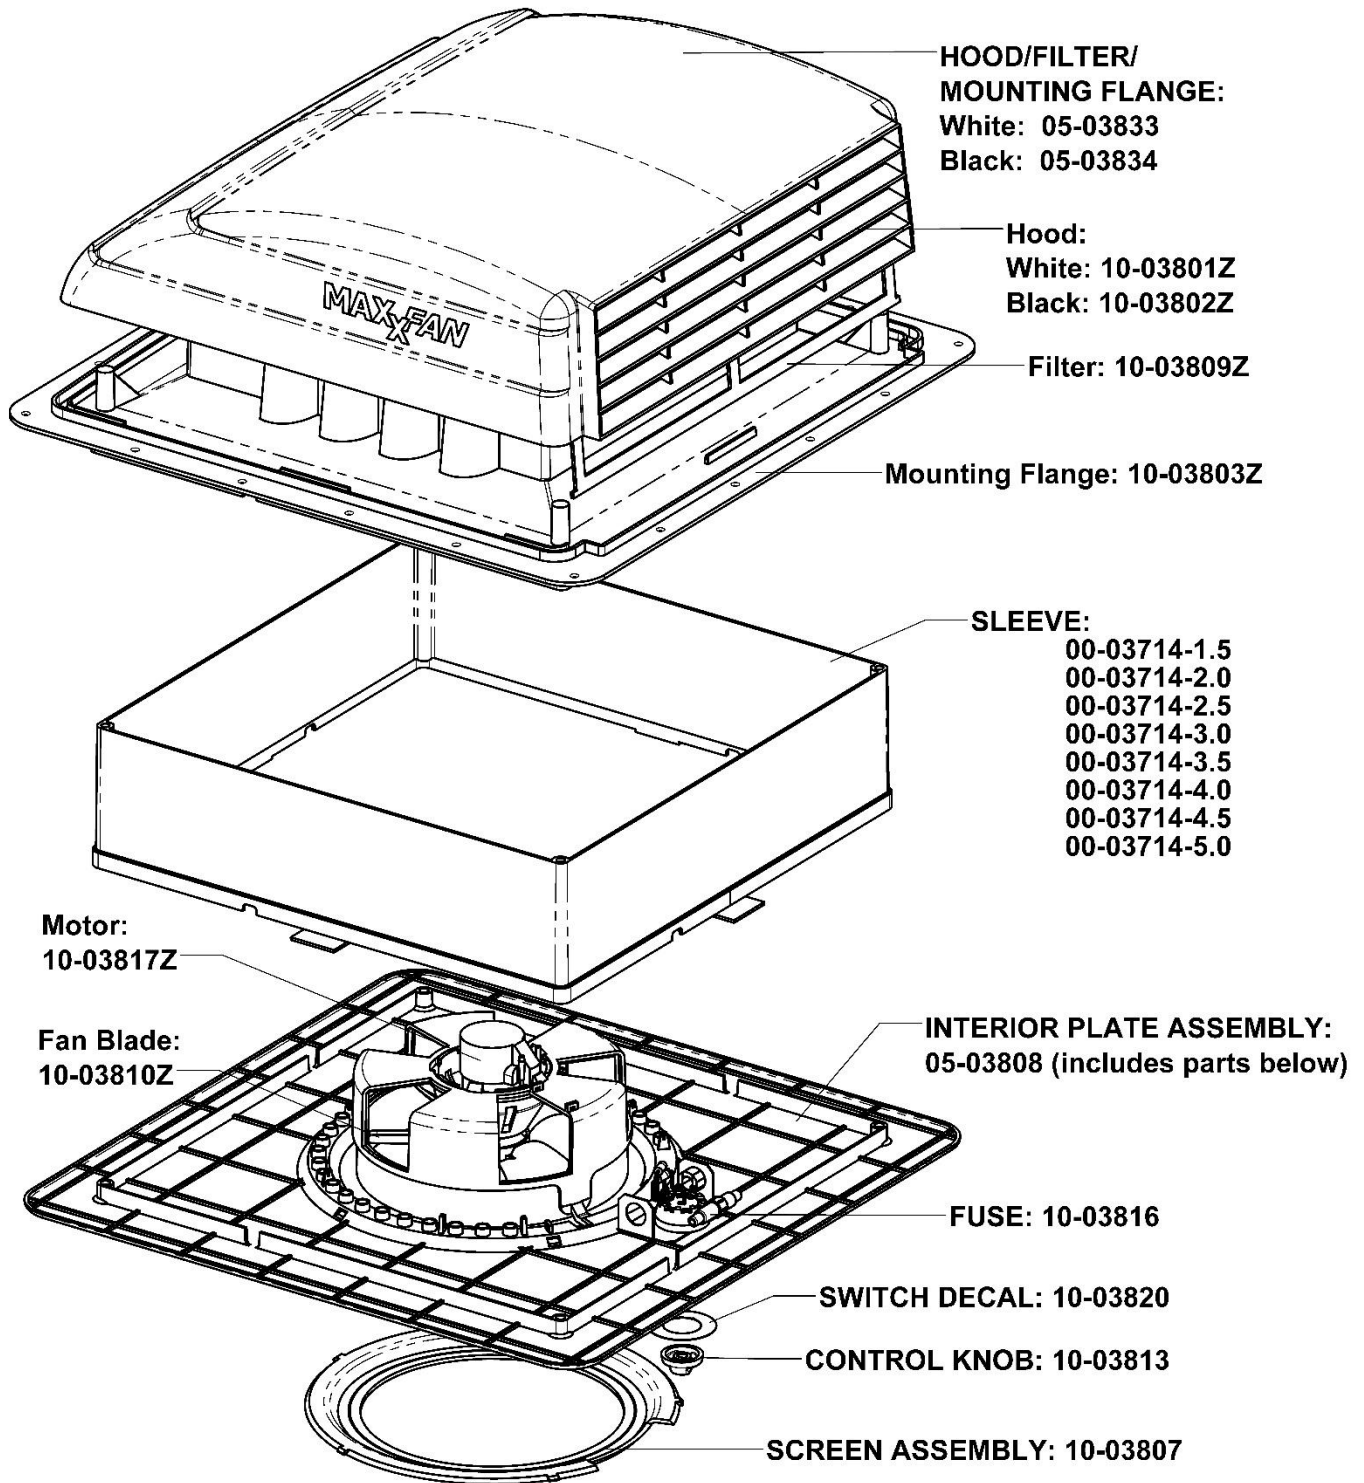

REPAIR PARTS LIST

FOR 00-03800 & 00-03850 MAXXFAN® MINI

(Fan only – no LED)

Parts not shown:
Screw Mount Package: 10-23201
Small Parts Package: 10-03824

Note:
Part numbers shown with Z are for reference and may not be stocked as replacement parts.