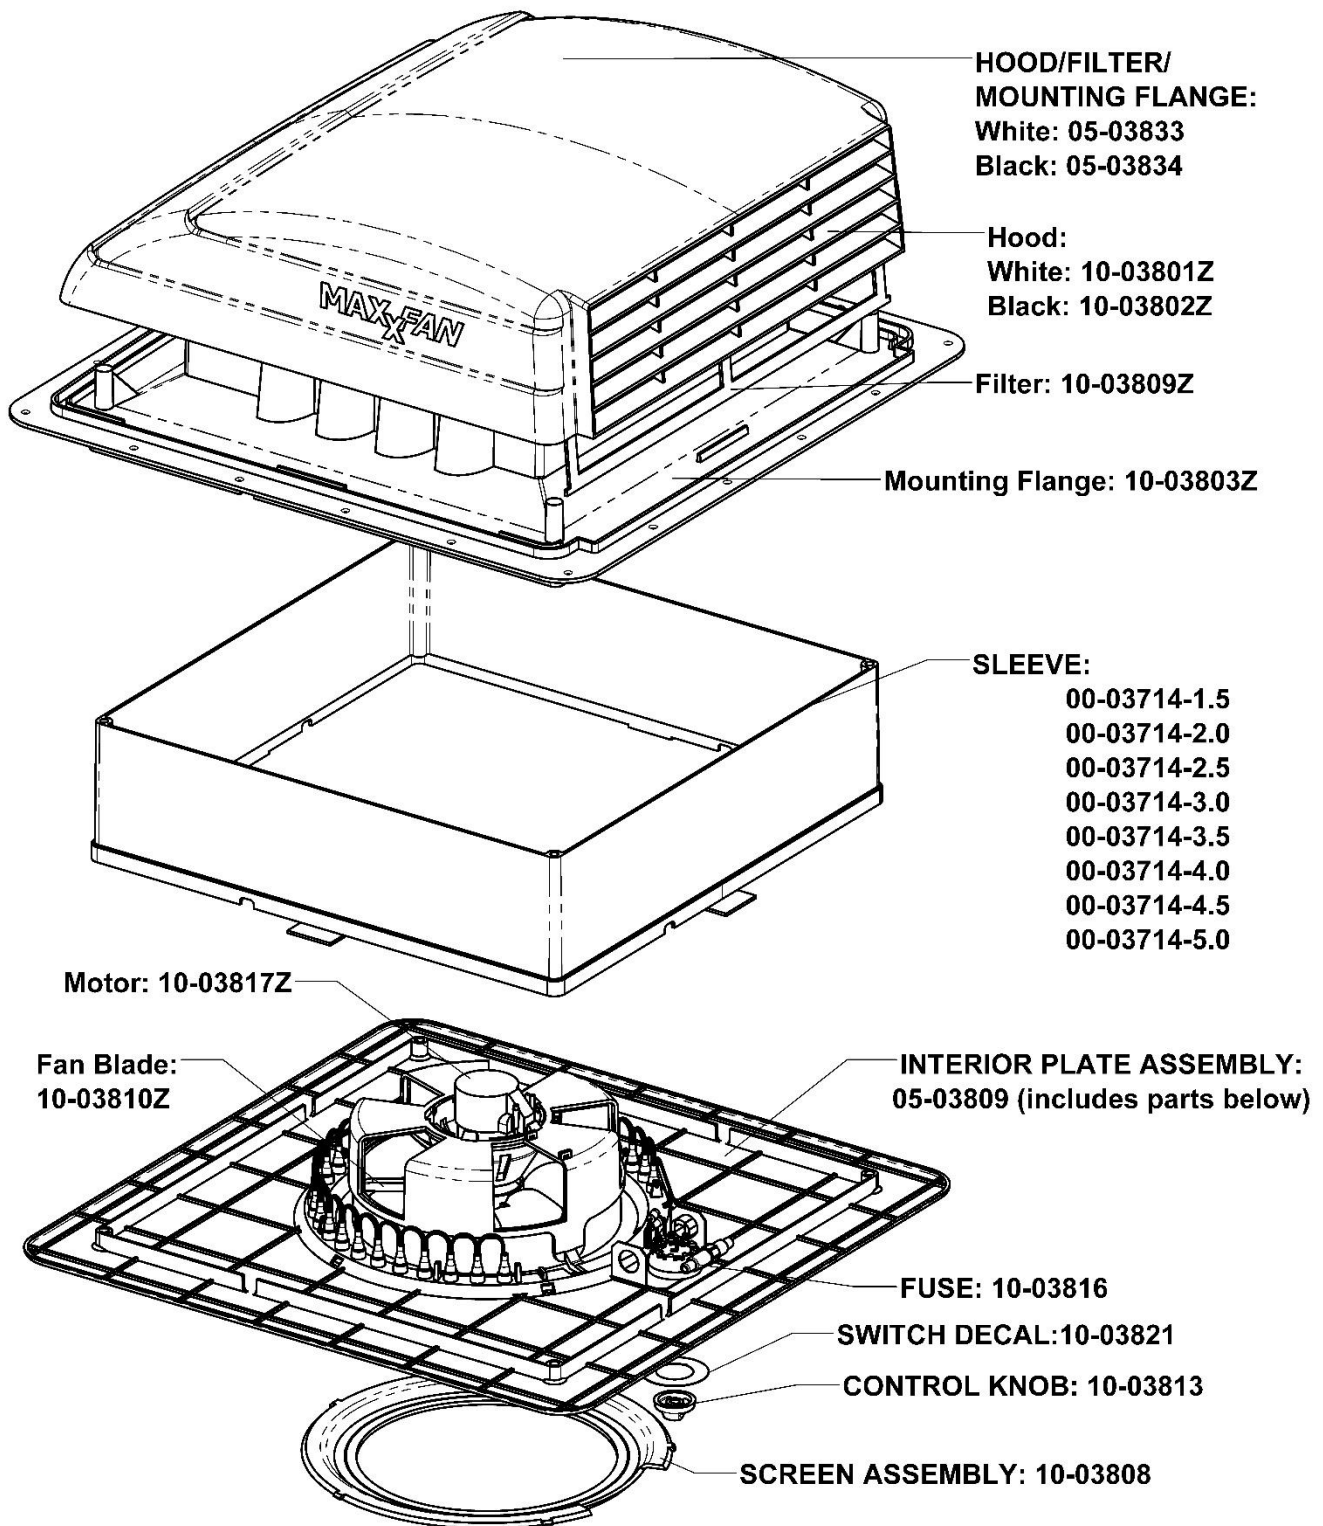

REPAIR PARTS LIST

FOR 00-03801 & 00-03851 MAXXFAN® MINI PLUS

(Fan & LED)

Parts not shown:
Screw Mount Package: 10-23201
Small Parts Package: 10-03823

Note:
Part numbers shown with Z are for reference and may not be stocked as replacement parts.