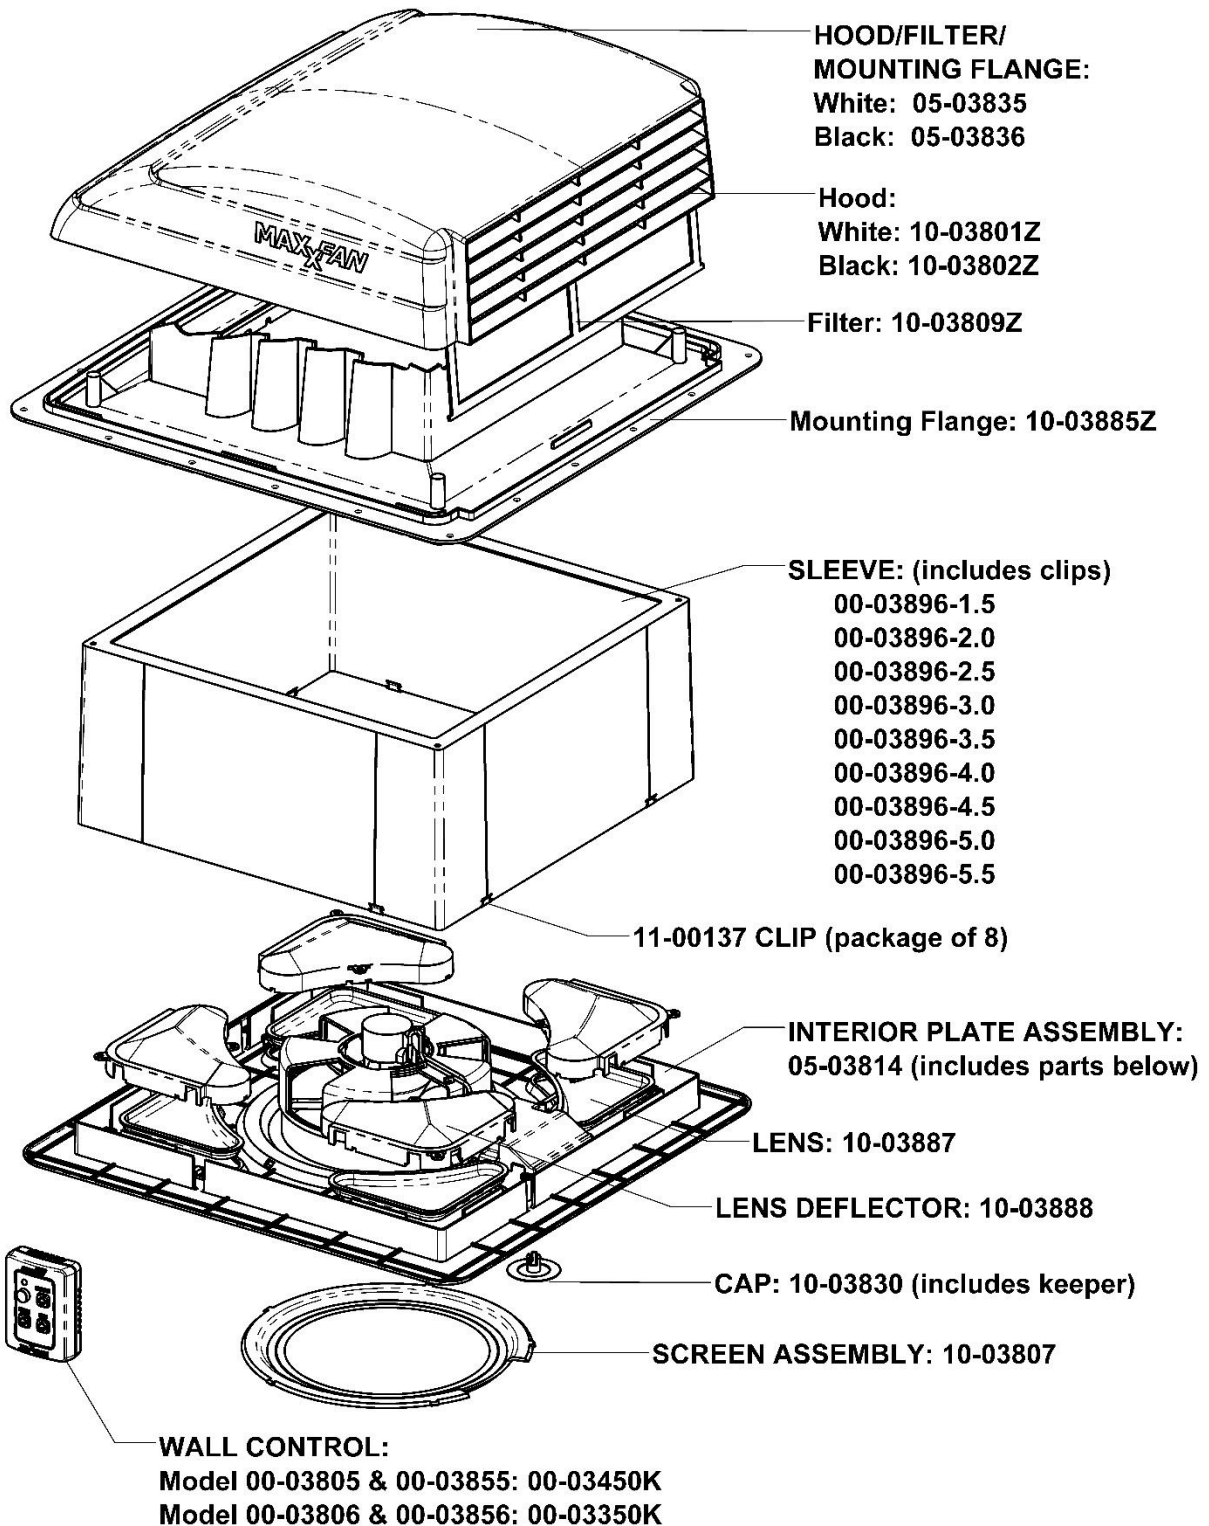

REPAIR PARTS LIST

FOR

00-03805, 00-03855 MAXXFAN® MINI DELUXE (Motion Wall Control, LED)

00-03806, 00-03856 MAXXFAN® MINI DELUXE (Wall Control, LED)

Parts not shown:
Small Parts Package: 10-03892

Note:
Part numbers shown with Z are for reference and may not be stocked as replacement parts.