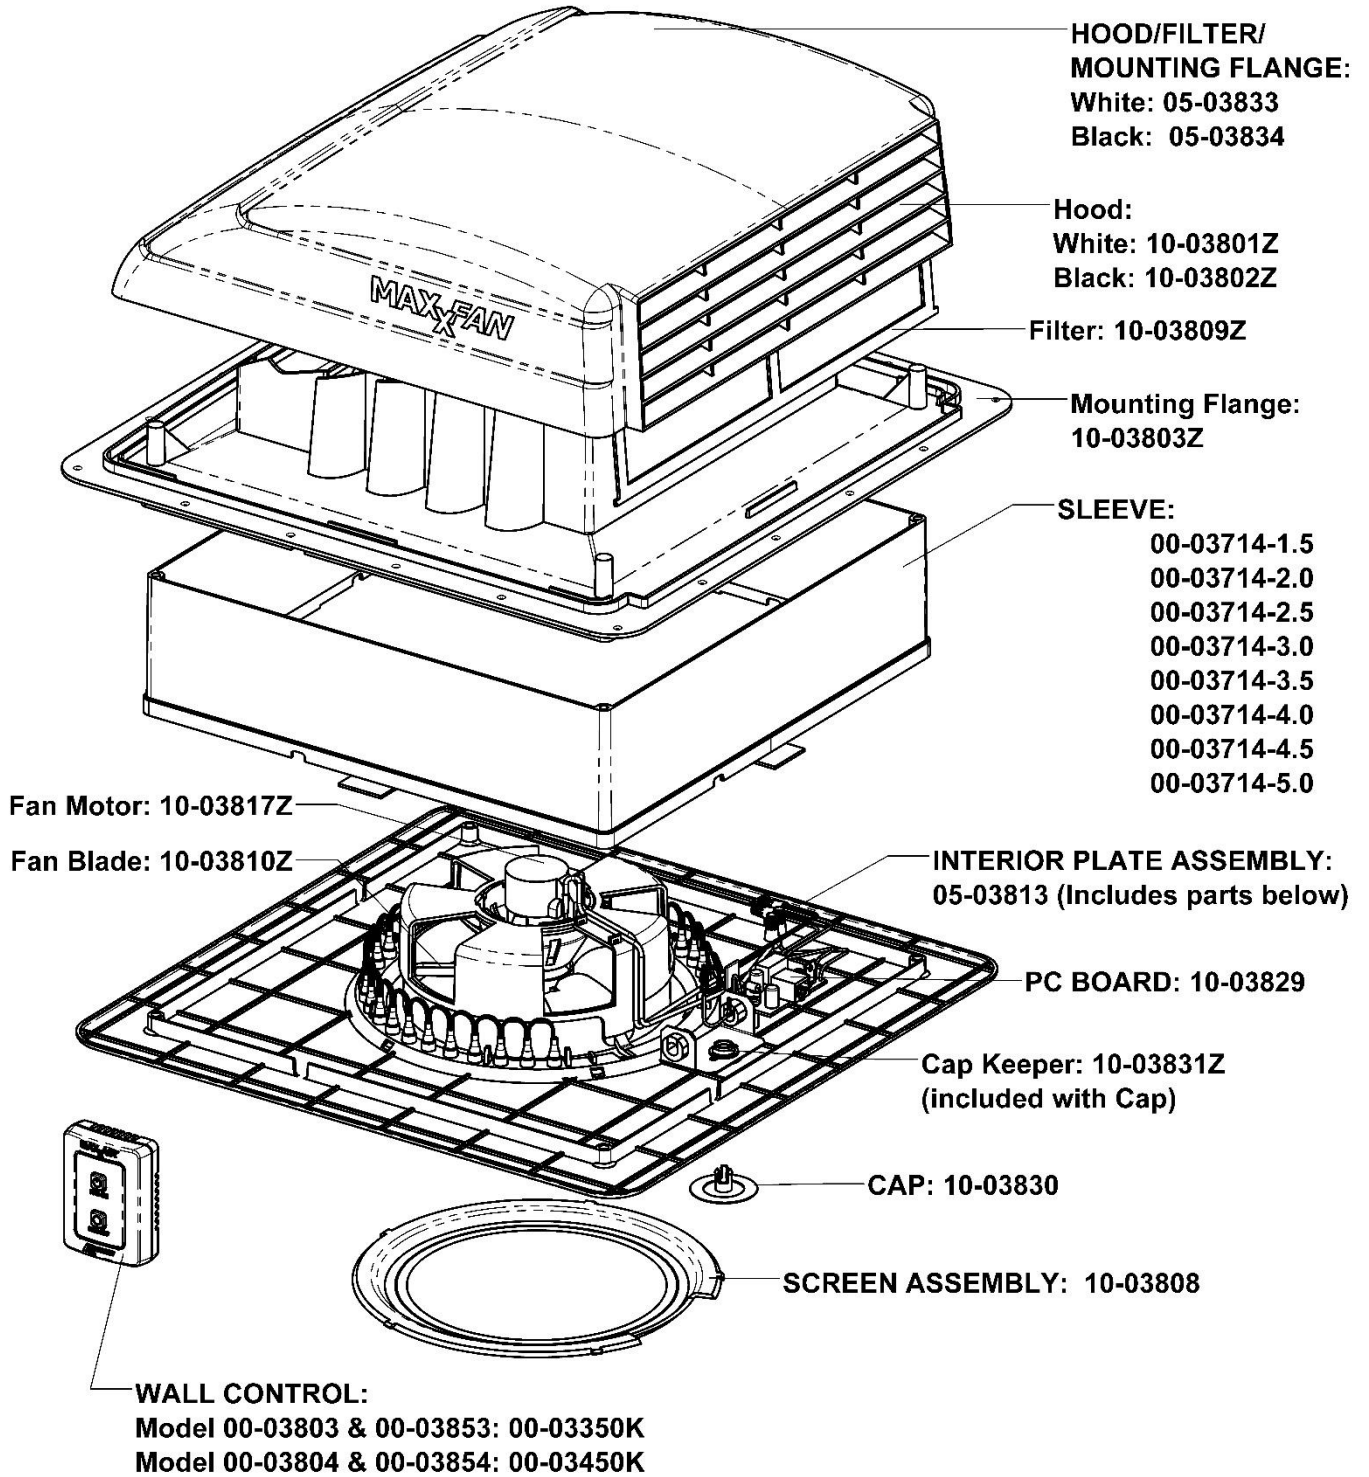

REPAIR PARTS LIST FOR

00-03803, 00-03853 MAXXFAN® MINI Plus (Wall Control, LED)
00-03804, 00-03854 MAXXFAN® MINI Plus (Motion Wall Control, LED)

Parts not shown:
Small Parts Package: 10-03824

Note:
Part numbers shown with Z are for reference and may not be stocked as replacement parts.