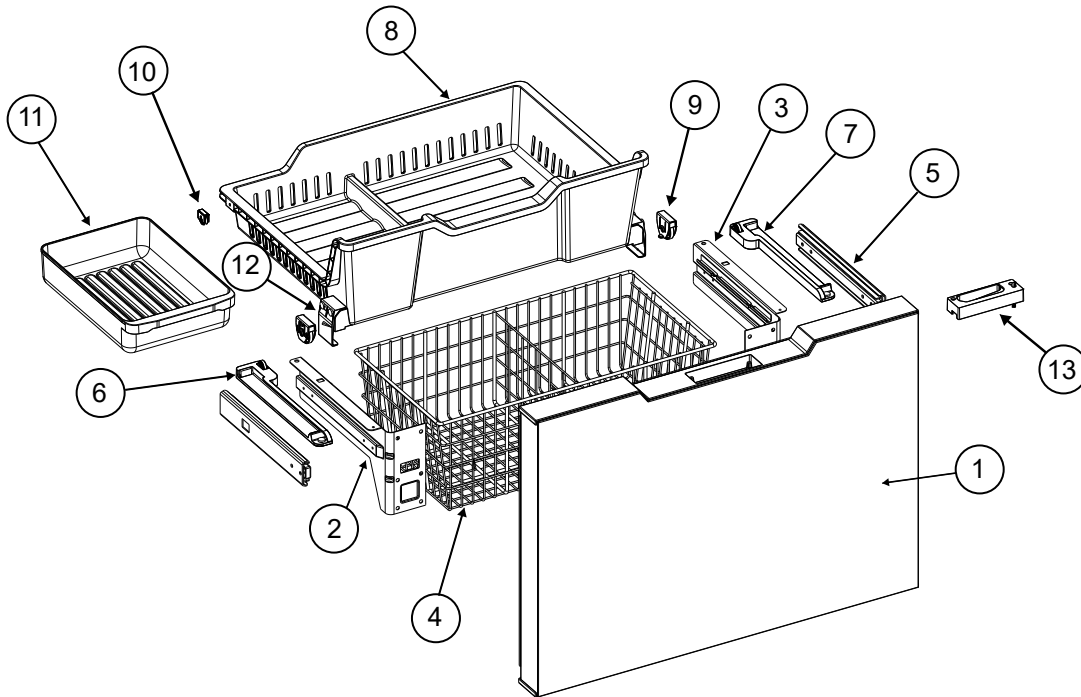

FREEZER DRAWER ASSEMBLY - N15DC AND N20DC SERIES

ART 02788

NO.	PART #	DESCRIPTION	N15DCSS	N15DCIMSS	N20DCSS	N20DCIMSS
1	640981	FREEZER DOOR	X	X		
	641067	FREEZER DOOR			X	X
2	640956	FREEZER BRACKET-LEFT	X	X	X	X
3	640957	FREEZER BRACKET-RIGHT	X	X	X	X
4	640955	FREEZER WIRE BASKET	X	X		
	641060	WIRE FREEZER BIN			X	X
5	640945	FREEZER SLIDE	X	X	X	X
6	640948	FREEZER GUIDE RAIL-LEFT	X	X	X	X
7	640949	FREEZER GUIDE RAIL- RIGHT	X	X	X	X
8	640950	FREEZER BIN UPPER	X	X		
	641041	KIT - FREEZER BIN UPPER	X	X		
	641059	UPPER FREEZER BIN			X	X
	641168	KIT - UPPER FREEZER BIN			X	X
9	640953	UPPER BIN FREEZER WHEEL FRONT	X	X	X	X
10	640952	UPPER BIN FREEZER WHEEL REAR	X	X	X	X
11	640954	ICE BIN	X	X	X	X
12	640951	BIN RESTRAINT	X	X	X	X
13	640983	HANDLE ASSEMBLY	X	X	X	X
NS	640982	FREEZER DOOR GASKET	X	X		
	641066	FREEZER DOOR GASKET			X	X
NS	641098	FREEZER BIN DIVIDER			X	X

NS

NOT SHOWN

NO LONGER AVAILABLE