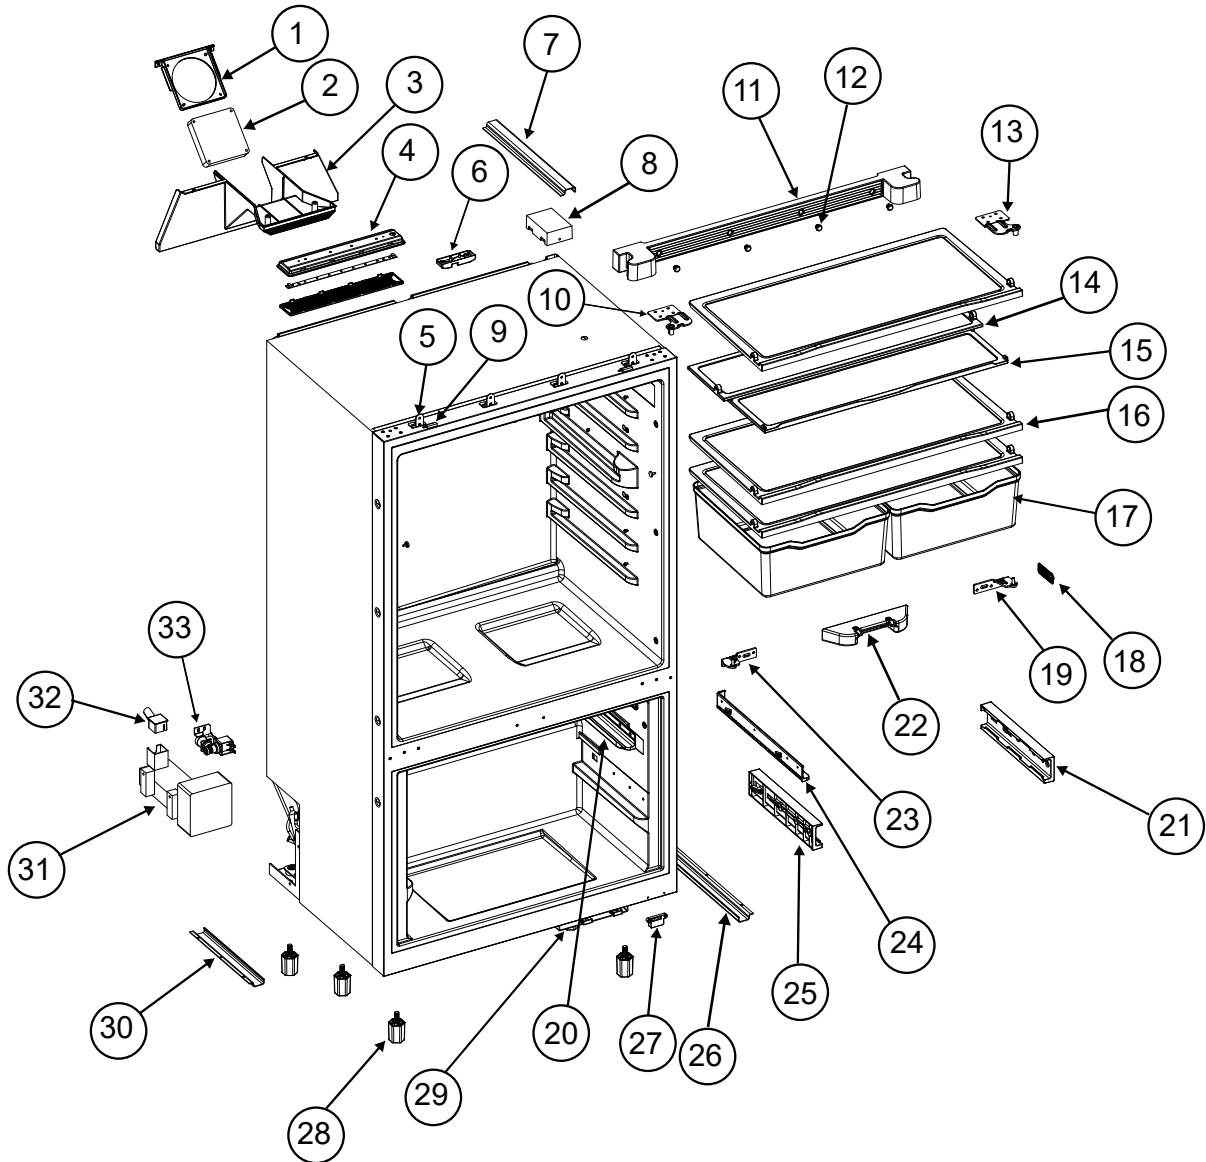

CABINET ASSEMBLY (FRONT VIEW) - N15DC AND N20DC SERIES

ART 02789

CABINET ASSYMBLY (FRONT VIEW) - N15DC AND N20DC SERIES

NO.	PART #	DESCRIPTION	N15DCSS	N15DCIMSS	N20DCSS	N20DCIMSS
1	640928	INTERNAL FAN COVER	X	X	X	X
2	640927	INTERNAL FAN	X	X	X	X
	641042	KIT - INTERNAL FAN	X	X	X	X
3	640929	INTERNAL FAN HOUSING	X	X	X	X
4	640933	LIGHT ASSEMBLY	X	X	X	X
5	640925	VENT MOUNTING BRACKET	X	X	X	X
6	640932	FLAPPER GUIDE	X	X	X	X
7	640960	WIRE COVER	X	X	X	X
8	640984	CONTROL BOARD	X	X	X	X
	641043	KIT- CONTROL BOARD	X	X	X	X
9	640924	MAGNET DOOR SENSOR	X	X	X	X
10	640940	UPPER LEFT HINGE	X	X	X	X
11	640926	VENT	X	X		
	641054	TOP VENT			X	X
12	641032	VENT HOLE PLUG	X	X	X	X
13	640941	UPPER RIGHT HINGE	X	X		
14	640935	REAR SLIDE OUT SHELF	X	X		
	641056	SLIDE OUT SHELF REAR			X	X
15	640936	FRONT SLIDE OUT SHELF	X	X		
	641057	SLIDE OUT SHELF FRONT			X	X
16	640934	FRESH FOOD SHELF	X	X		
	641055	FRESH FOOD SHELF			X	X
17	640937	CRISPER BIN	X	X		
	641058	CRISPER BIN			X	X
18	640149	THERMOSTAT AND COVER	X	X	X	X
19	640939	CENTER HINGE - RIGHT	X	X	X	X
20	640947	UPPER FREEZER DRAWER MOUNT- RIGHT	X	X	X	X
21	640944	LOWER FREEZER DRAWER MOUNT- RIGHT	X	X	X	X
22	640942	LATCH PLATE	X	X	X	X
23	640938	CENTER HINGE LEFT	X	X	X	X
24	640946	UPPER FREEZER DRAWER MOUNT- LEFT	X	X	X	X
25	640943	LOWER FREEZER DRAWER MOUNT- LEFT	X	X	X	X
26	640959	BOTTOM WIRE COVER	X	X	X	X
27	640988	DOOR SENSOR-FREEZER	X	X	X	X
28	640962	FOOT	X	X	X	X
29	641036	FUSE HOUSING	X	X	X	X
30	641037	FUSE WIRE COVER	X	X	X	X
31	641033	ICE MAKER		X		X
32	641034	ICE MAKER FITTING		X		X
33	641035	WATER VALVE		X		X
NS	641096	SHELF DIVIDER			X	X
NS	641097	CRIPSER DIVIDER			X	X

NS

NOT SHOWN

NO LONGER AVAILABLE