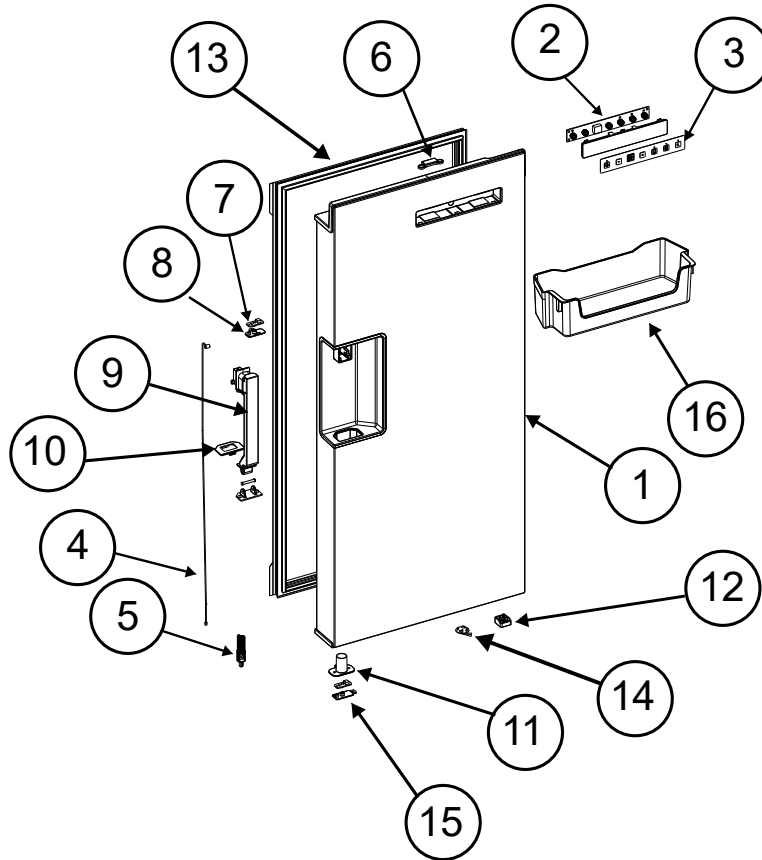

PARTS LIST

N15DC SERIES
N20DC SERIES

PART NO.641044
NORCOLD 5/10/2022

DOOR - UPPER RIGHT (FRESH FOOD) - N15DC AND N20DC SERIES

NO.	PART #	DESCRIPTION	N15DCSS	N15DCIMSS	N20DCSS	N20DCIMSS
1	640965	KIT RIGHT CABINET DOOR ASSEMBLY (USE 641038)	X	X		
	641038	KIT RIGHT CABINET DOOR ASSEMBLY	X	X		
	641061	KIT RIGHT CABINET DOOR ASSEMBLY (USE 641165)			X	X
	641165	KIT RIGHT CABINET DOOR ASSEMBLY			X	X
2	640964	CONTROL PANEL	X	X	X	X
3	640963	PANEL COVER	X	X	X	X
4	640973	DOOR LATCH CABLE ASSEMBLY	X	X	X	X
5	640975	LATCH ASSEMBLY	X	X	X	X
6	640958	DOOR SENSOR (MAGNET)	X	X	X	X
7	640969	HANDLE LED	X	X	X	X
8	640970	HANDLE LED COVER	X	X	X	X
9	640972	HANDLE ASSEMBLY	X	X	X	X
10	640674	HANDLE COVER	X	X	X	X
11	640978	LATCH COVER	X	X	X	X
12	640977	RIGHT DOOR STOPPER	X	X	X	X
13	640966	FRESH FOOD DOOR GASKET	X	X		
	641063	DOOR GASKET , FRESH FOOD			X	X
14	640979	DOOR FOAM PLUG	X	X	X	X
15	640971	HANDLE LED COVER LOWER	X	X	X	X
16	640968	DOOR BIN	X	X		
NS	641091	FREEZER LIGHT	X	X	X	X