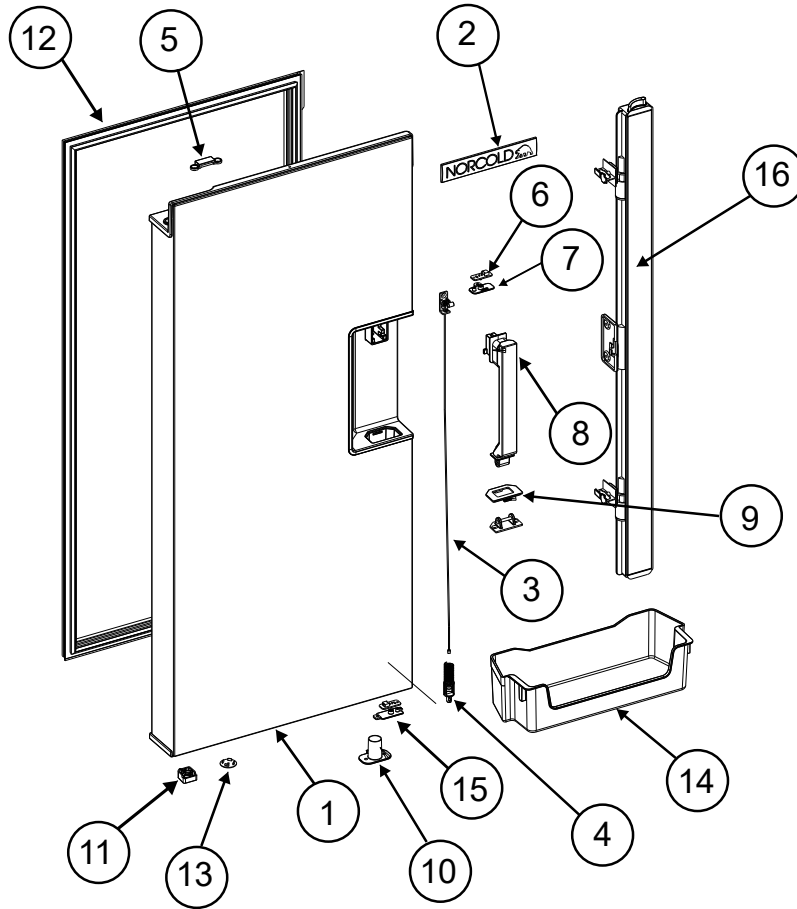

DOOR - UPPER LEFT (FRESH FOOD) - N15DC AND N20DC SERIES

DOOR - UPPER LEFT (FRESH FOOD) - N15DC AND N20DC SERIES

NO.	PART #	DESCRIPTION	N15DCSS	N15DCIMSS	N20DCSS	N20DCIMSS
1	640967	KIT - LEFT CABINET DOOR ASSEMBLY (USE 641039)	X	X		
	641039	KIT - LEFT CABINET DOOR ASSEMBLY	X	X		
	641062	KIT - LEFT CABINET DOOR ASSEMBLY (USE 641166)			X	X
	641166	KIT - LEFT CABINET DOOR ASSEMBLY			X	X
2	640990	LOGO	X	X	X	X
3	640973	DOOR LATCH CABLE ASSEMBLY	X	X	X	X
4	640975	LATCH ASSEMBLY	X	X	X	X
5	640958	DOOR SENSOR (MAGNET)	X	X	X	X
6	640969	HANDLE LED	X	X	X	X
7	640970	HANDLE LED COVER	X	X	X	X
8	640972	HANDLE ASSEMBLY	X	X	X	X
9	640674	HANDLE COVER	X	X	X	X
10	640978	LATCH COVER	X	X	X	X
11	640976	LEFT DOOR STOPPER	X	X	X	X
12	640966	FRESH FOOD DOOR GASKET	X	X		
	641063	DOOR GASKET FRESH FOOD			X	X
13	640979	DOOR FOAM PLUG	X	X	X	X
14	640968	DOOR BIN	X	X		
	641064	DOOR BIN			X	X
15	640971	HANDLE LED COVER LOWER	X	X	X	X
16	640980	FLAPPER ASSEMBLY	X	X		
	641040	KIT - FLAPPER ASSEMBLY	X	X		
	641065	FLAPPER ASSEMBLY			X	X
	641167	KIT - FLAPPER ASSEMBLY			X	X
NS	641091	FREEZER LIGHT	X	X	X	X

NS

NOT SHOWN

NO LONGER AVAILABLE