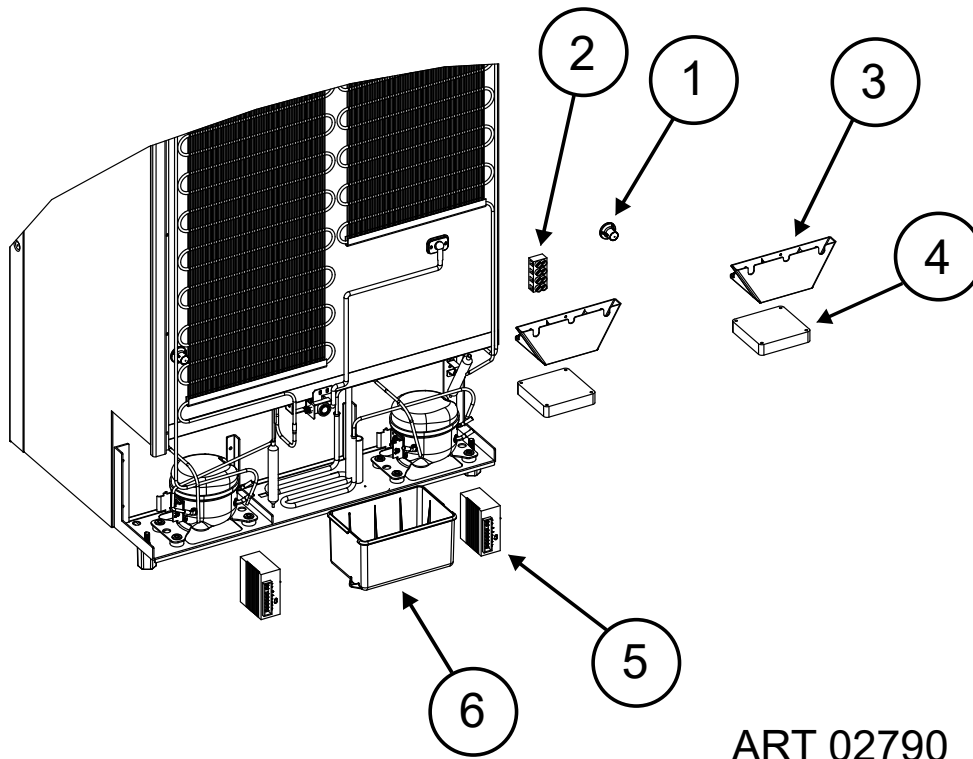

CABINET ASSY (REAR VIEW) - N15DC AND N20DC SERIES

ART 02790

NO.	PART #	DESCRIPTION	N15DCSS	N15DCIMSS	N20DCSS	N20DCIMSS
1	640985	BACK STOPPER	X	X	X	X
2	640986	TERMINAL BLOCK	X	X	X	X
3	640105	KIT SERVICE CONDENSER FAN COVER REPLACEMENT	X	X	X	X
4	640103	KIT SERVICE CONDENSER FAN REPLACEMENT	X	X	X	X
5	640178	CONTROL MODULE	X	X	X	X
6	640989	REAR DRIP TRAY	X	X	X	X